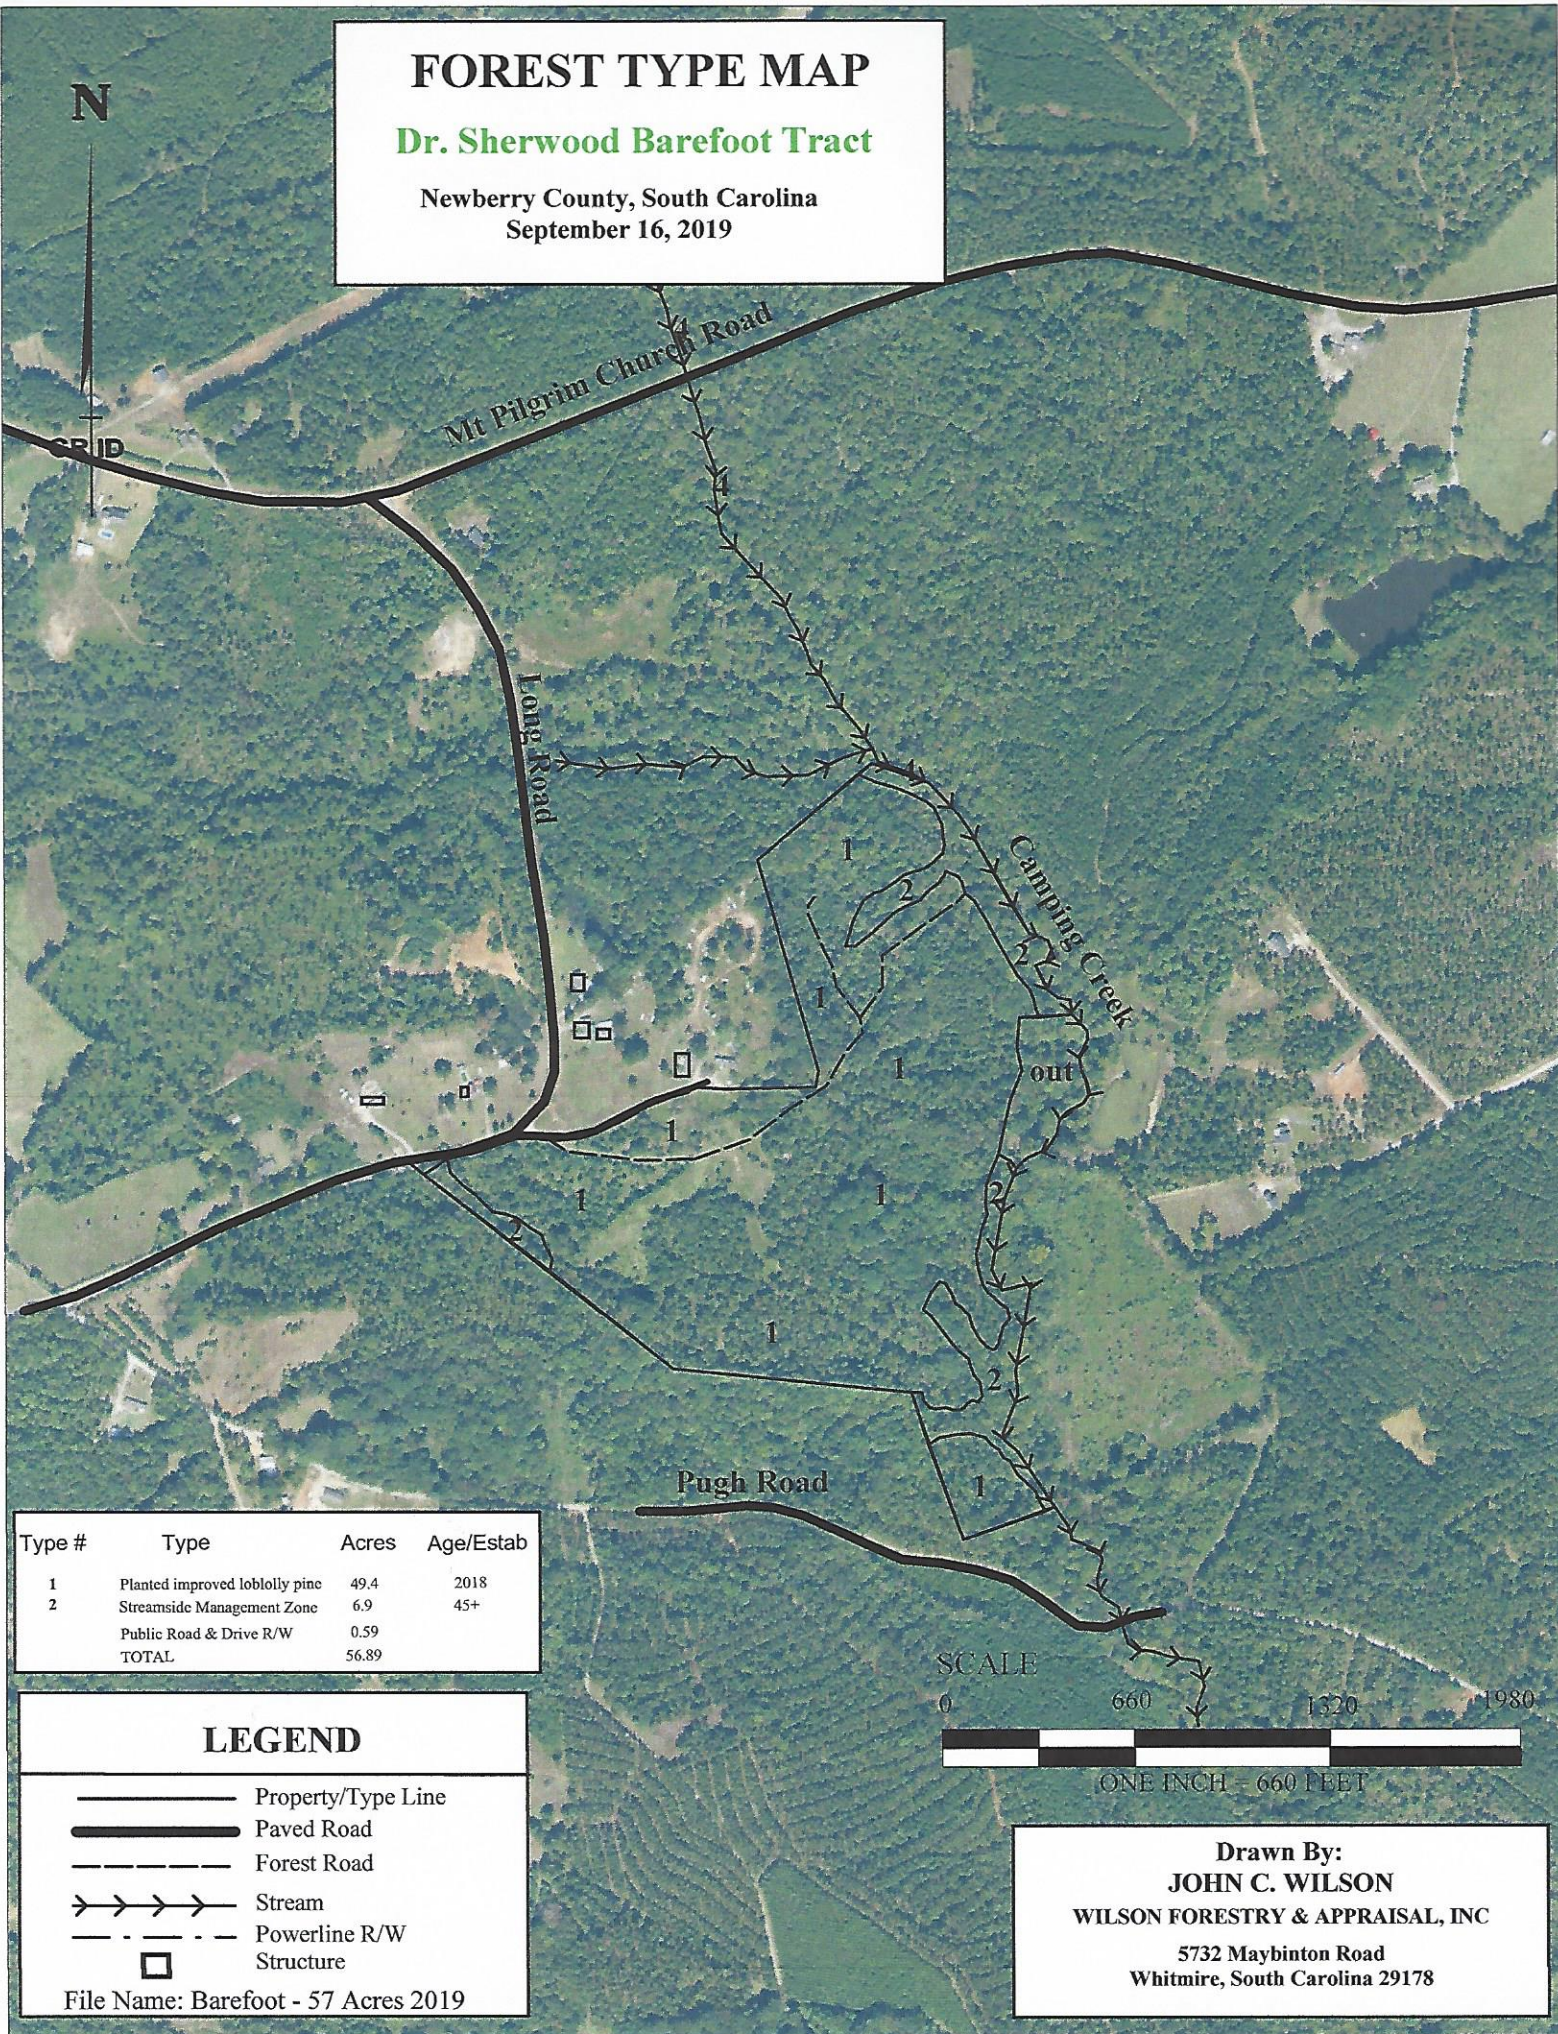

FOREST TYPE MAP

Dr. Sherwood Barefoot Tract

Newberry County, South Carolina
September 16, 2019

Type #	Type	Acres	Age/Estab
1	Planted improved loblolly pine	49.4	2018
2	Streamside Management Zone	6.9	45+
	Public Road & Drive R/W	0.59	
	TOTAL	56.89	

LEGEND

- Property/Type Line
- Paved Road
- Forest Road
- Stream
- Powerline R/W
- Structure

File Name: Barefoot - 57 Acres 2019

Drawn By:
JOHN C. WILSON
WILSON FORESTRY & APPRAISAL, INC
 5732 Maybinton Road
 Whitmire, South Carolina 29178