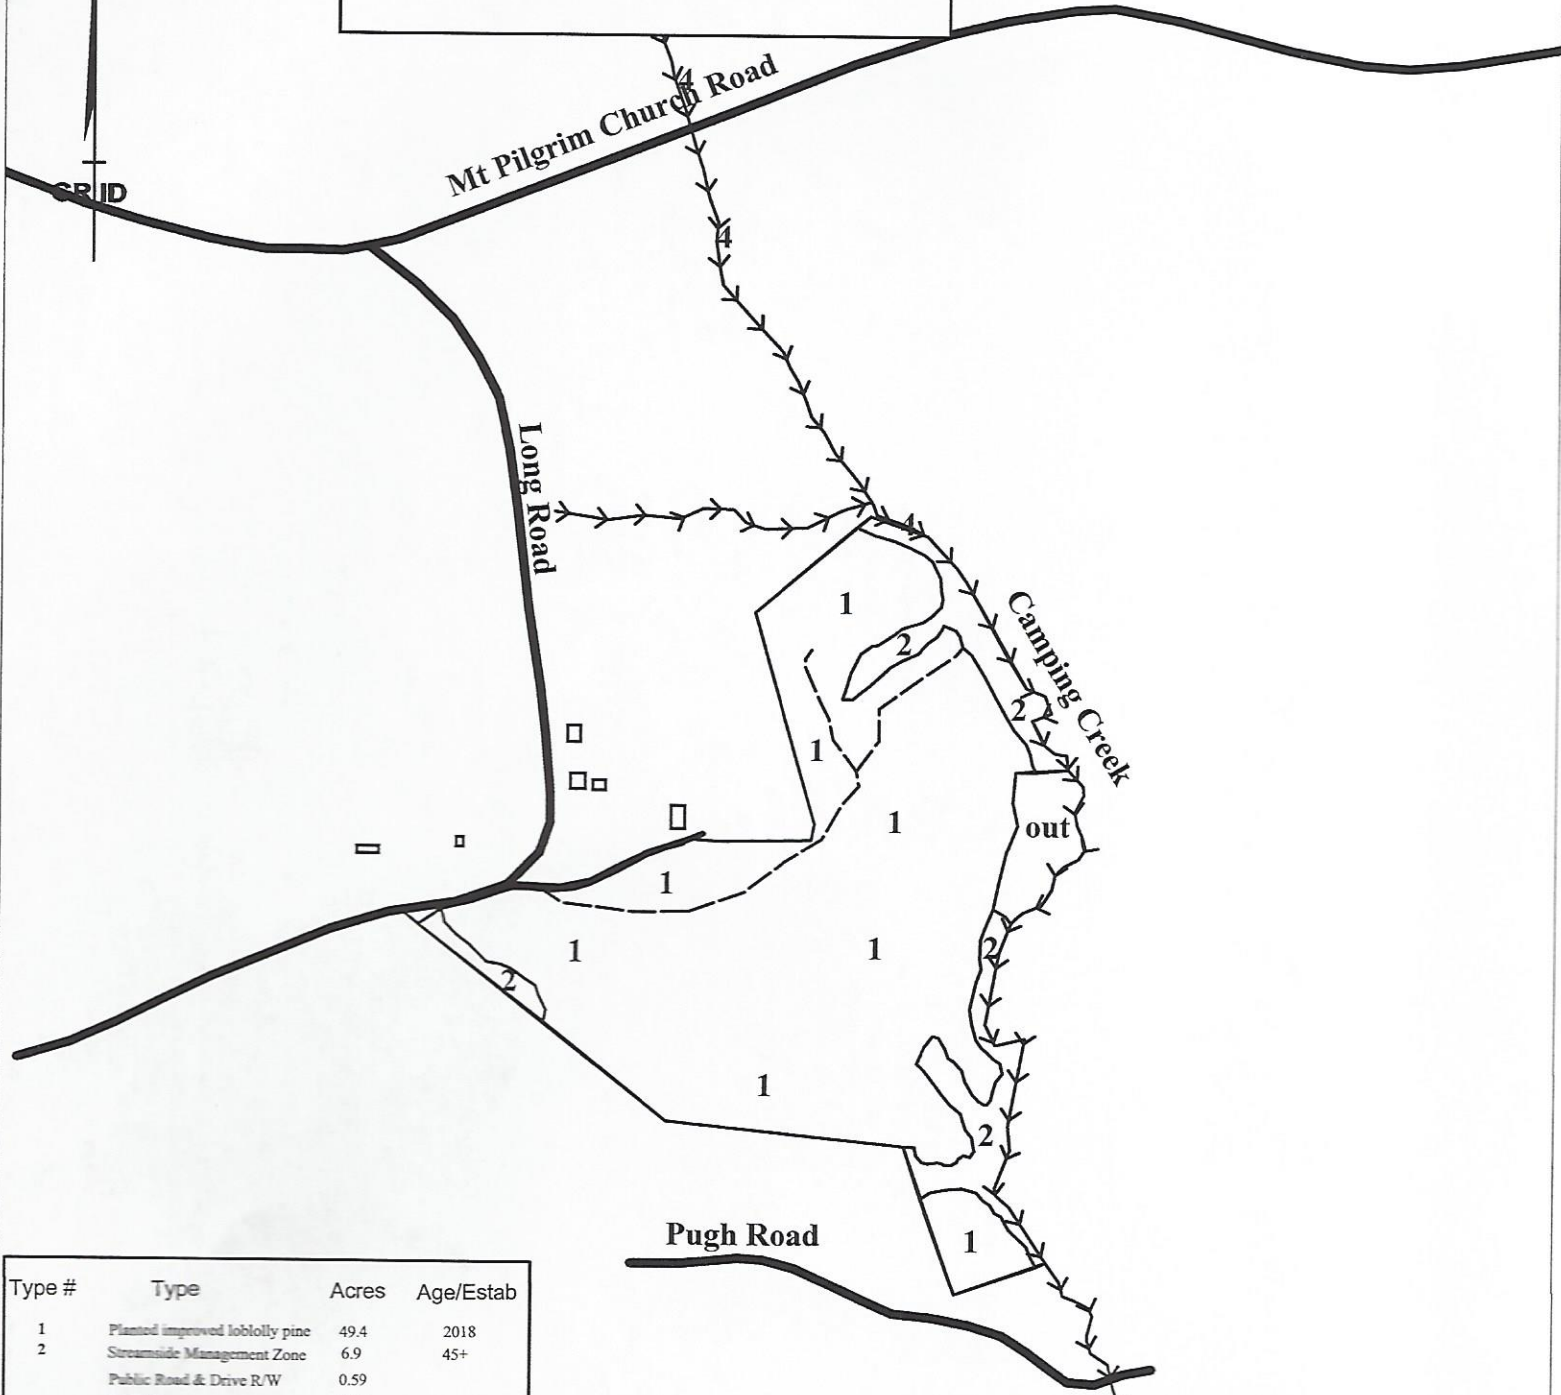

N

FOREST TYPE MAP

Dr. Sherwood Barefoot Tract

Newberry County, South Carolina
September 16, 2019

Type #	Type	Acres	Age/Estab
1	Planted improved loblolly pine	49.4	2018
2	Streamside Management Zone	6.9	45+
	Public Road & Drive R/W	0.59	
	TOTAL	56.89	

LEGEND

- Property/Type Line
- Paved Road
- Forest Road
- Stream
- Powerline R/W
- Structure

File Name: Barefoot - 57 Acres 2019

SCALE

0 660 1320 1980

ONE INCH = 660 FEET

Drawn By:
JOHN C. WILSON
 WILSON FORESTRY & APPRAISAL, INC
 5732 Maybinton Road
 Whitmire, South Carolina 29178