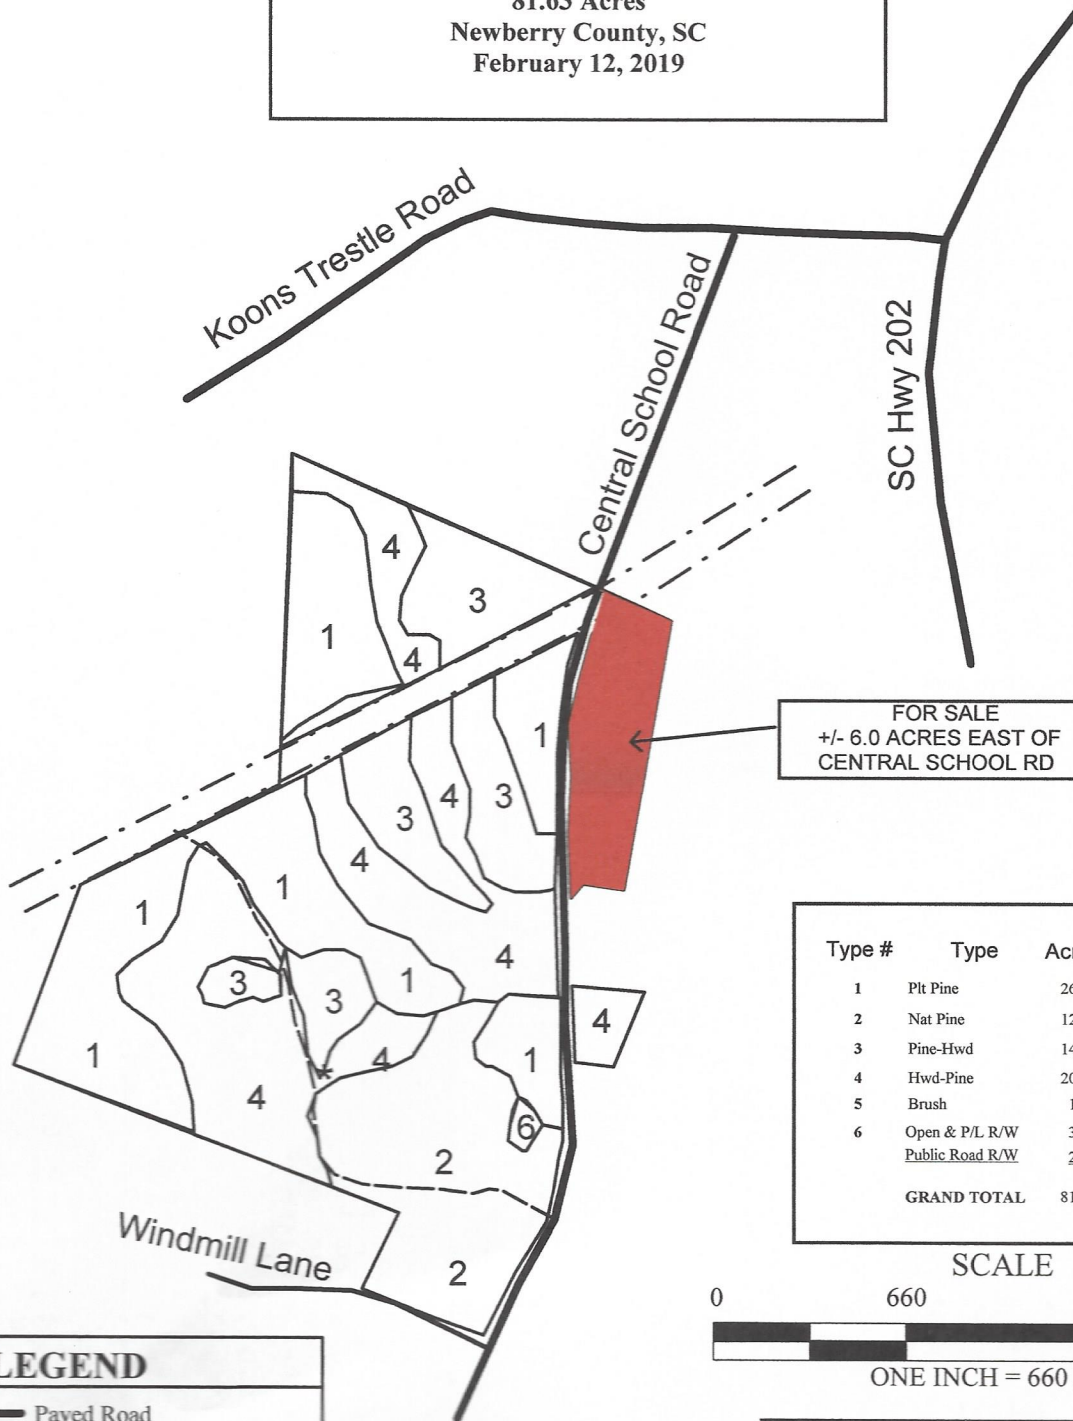

Forest Type Map

Sarah Wilcox Trust

Dowd Tract

81.63 Acres
Newberry County, SC
February 12, 2019

FOR SALE
+/- 6.0 ACRES EAST OF
CENTRAL SCHOOL RD

Type #	Type	Acres	Age/Estab
1	Plt Pine	26.10	1994
2	Nat Pine	12.80	35+
3	Pine-Hwd	14.50	20+
4	Hwd-Pine	20.83	30+
5	Brush	1.70	---
6	Open & P/L R/W	3.50	---
	Public Road R/W	2.20	
GRAND TOTAL		81.63	

LEGEND

- Paved Road
- Property/Type Line
- County Road
- Forest Road
- P/L R/W

File Name: WilcoxDowdTract Nov2009

Drawn By:
JOHN C. WILSON
WILSON FORESTRY & APPRAISAL, INC
5732 Maybinton Road
Whitmire, SC 29178