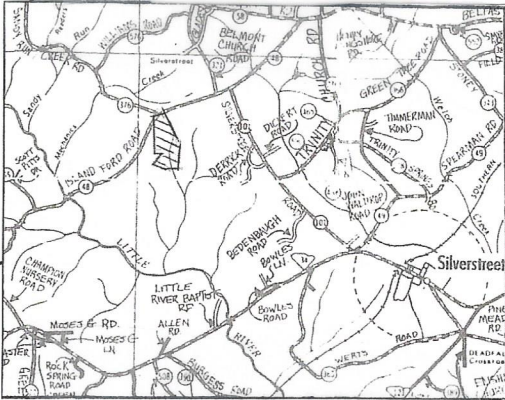

FOREST TYPE MAP

for

Pettus H. Senn Trust Tract (193.87 Acres)

Newberry County, South Carolina
March 25, 2017

Proposed House Site = 11 Acres
(Depicted as Type #5 on map)

Island Ford Road

Sandy Run Creek Road

Type #	Type	Acres	Age/Estab
1	Planted Loblolly	106.5	2000
2	Hardwood (SMZ)	21.6	30 +
3	Miscellaneous Hedge	4.87	15 +
4	Open	46.5	---
5	House Site	11.0	---
	Public Road R/W	3.4	---
	TOTAL	193.87	

LEGEND

- Property/Type Line
- Forest Road
- Paved Road
- Power Line R/W
- Trail
- Structure

File Name: SennBilly2011

Drawn By:
JOHN C. WILSON
WILSON FORESTRY & APPRAISAL, INC
5732 Maybinton Road
Whitmire, South Carolina 29178