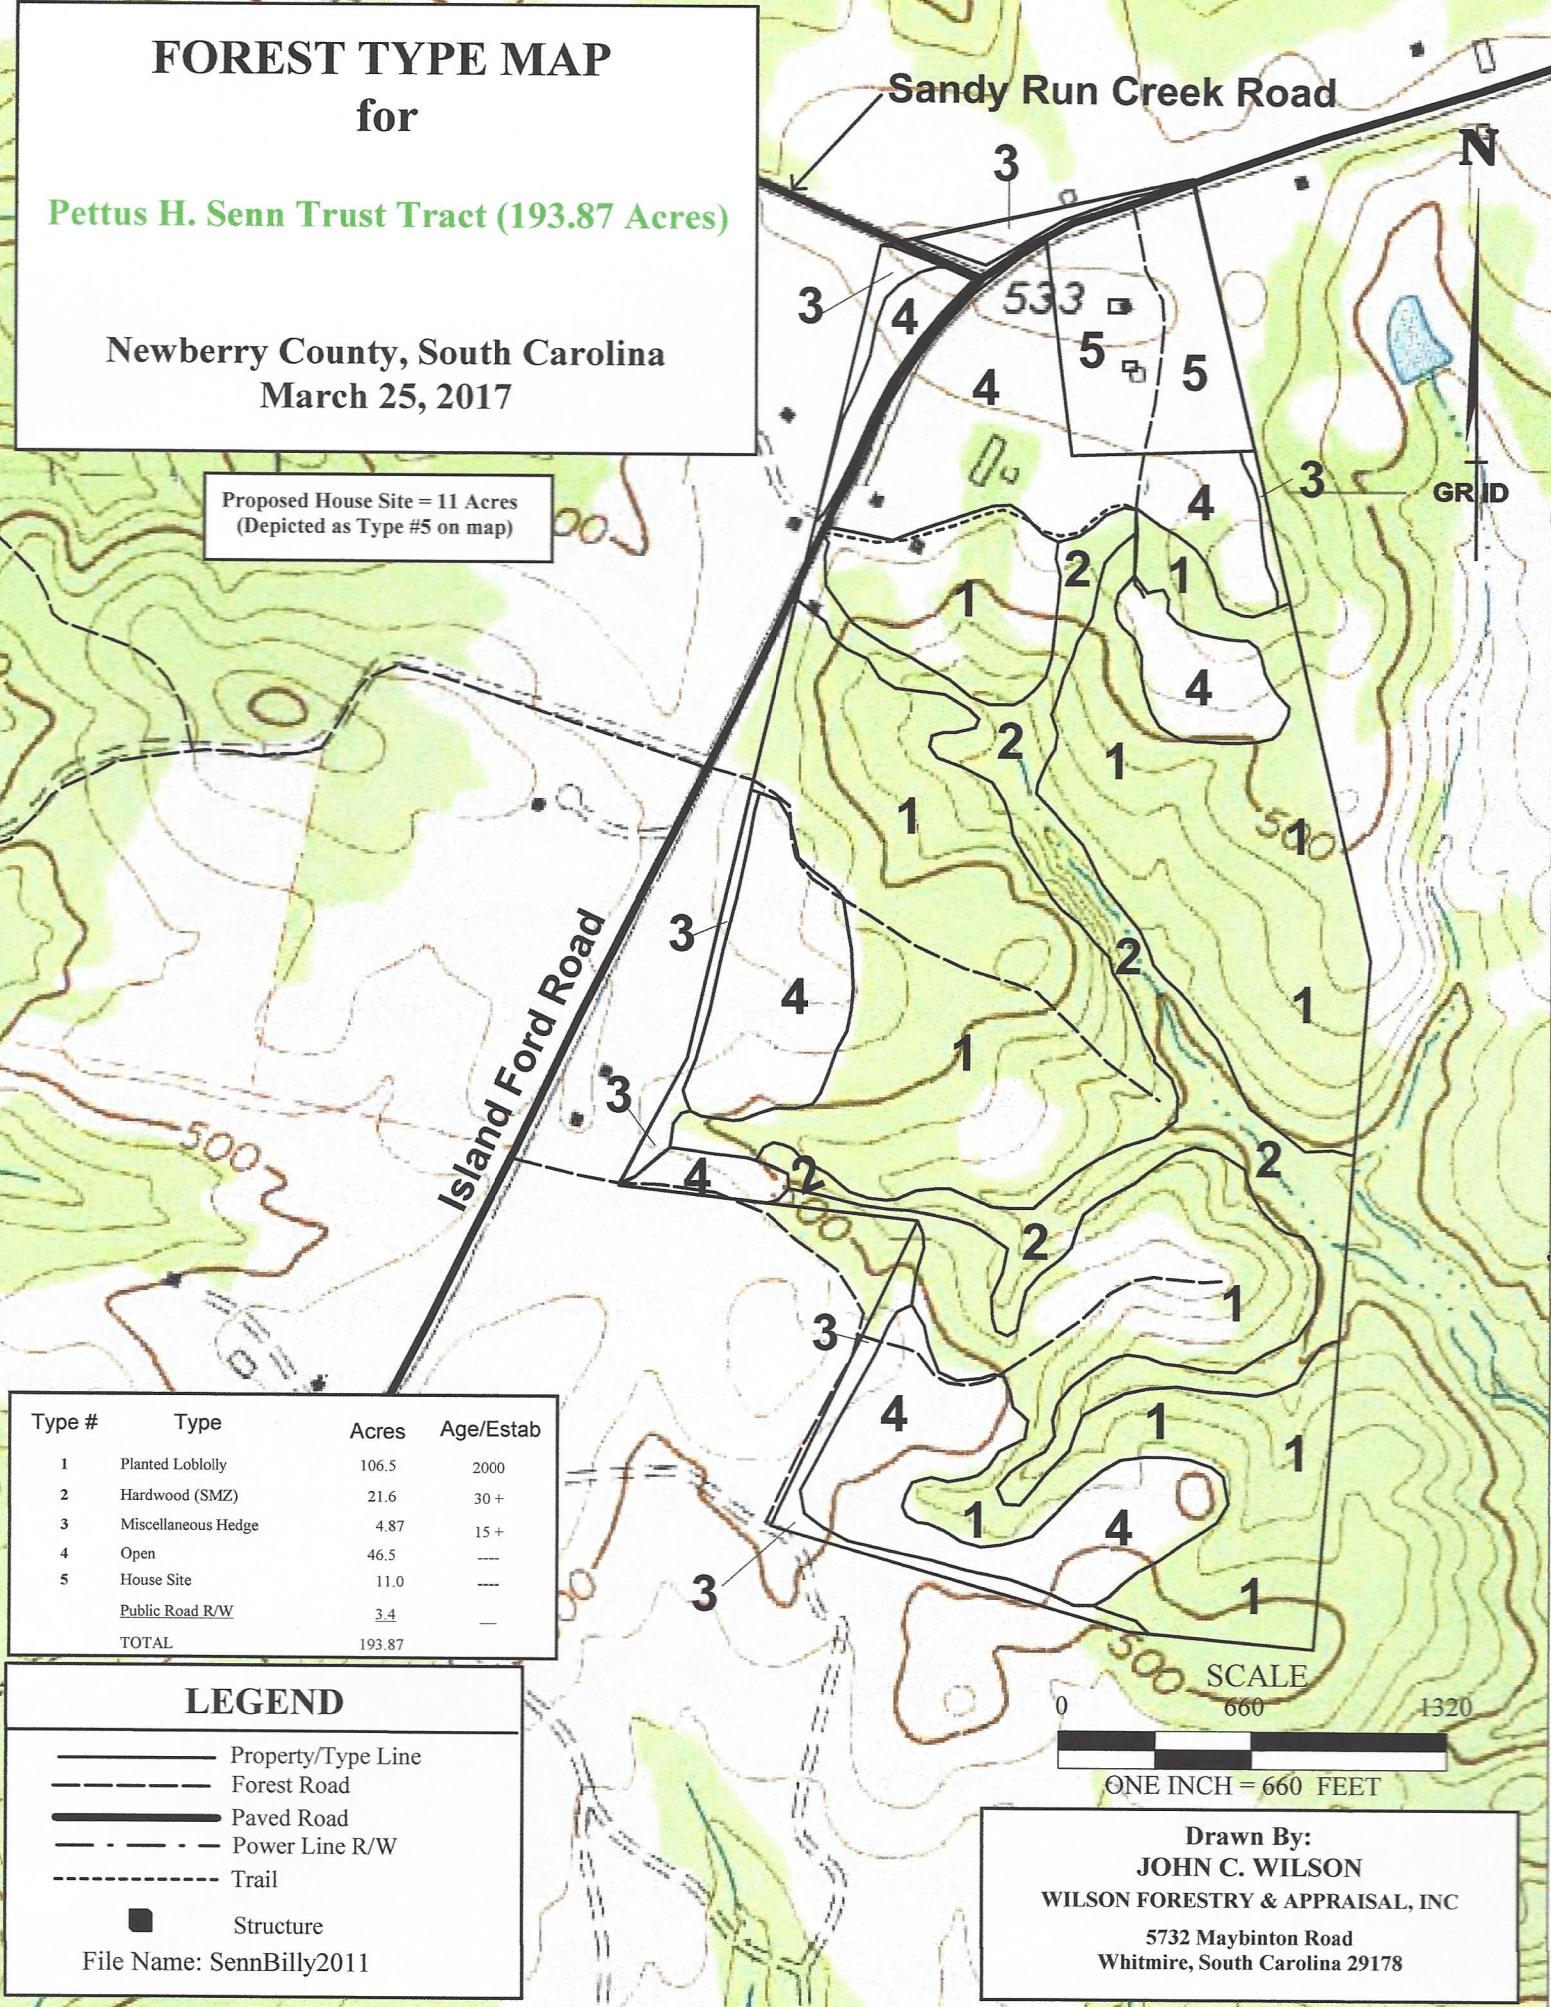

FOREST TYPE MAP

for

Pettus H. Senn Trust Tract (193.87 Acres)

Newberry County, South Carolina

March 25, 2017

Proposed House Site = 11 Acres
(Depicted as Type #5 on map)

Type #	Type	Acres	Age/Estab
1	Planted Loblolly	106.5	2000
2	Hardwood (SMZ)	21.6	30+
3	Miscellaneous Hedge	4.87	15+
4	Open	46.5	---
5	House Site	11.0	---
	Public Road R/W	3.4	---
	TOTAL	193.87	

LEGEND

- Property/Type Line
- - - - - Forest Road
- Paved Road
- . - . - Power Line R/W
- - - - - Trail
- Structure

File Name: SennBilly2011

Drawn By:
JOHN C. WILSON
WILSON FORESTRY & APPRAISAL, INC
5732 Maybinton Road
Whitmire, South Carolina 29178