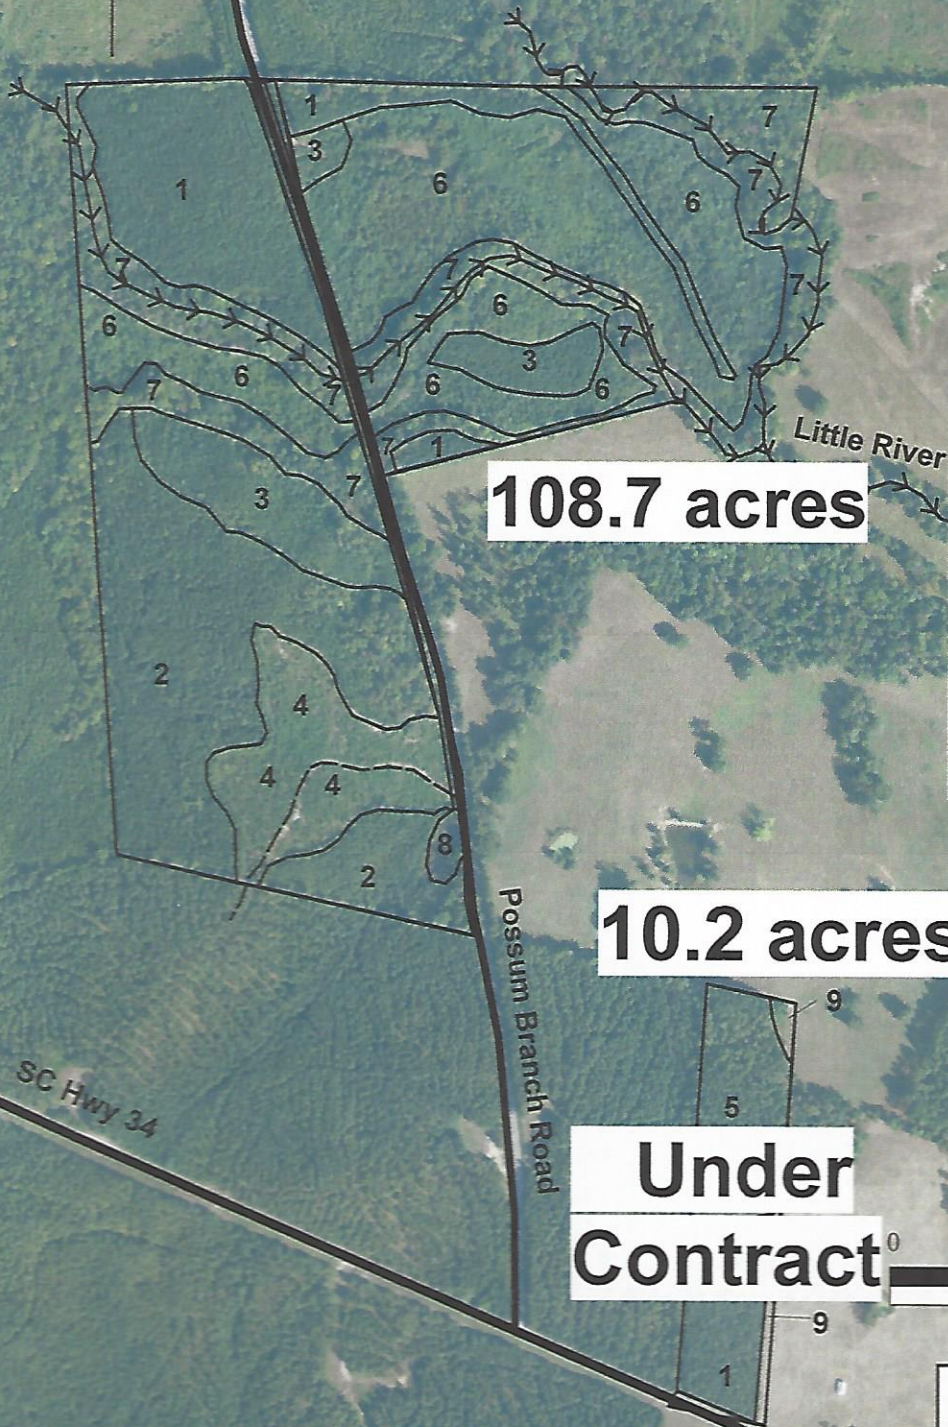

FOREST TYPE MAP for

Eckles Tract #2

Possum Branch Road &
SC Hwy 34
Fairfield County, SC
April 29, 2019

108.7 acres

10.2 acres

**Under
Contract**

Type #	Type	Acres	Age/Estab
1	Planted Pine	18.5	2000
2	Planted Pine	23.1	2001
3	Planted Pine	8.3	2006
4	Planted Pine	8.5	2008
5	Planted Pine	5.2	1990
6	Natural Regen Hwd	30.6	2006
7	SMZ	19.5	40+
8	Flooded	0.5	
9	Open	0.8	
	<u>Public Road R/W</u>	<u>3.90</u>	
	Total	118.90	

LEGEND

- Property/Type Line
- Paved County Road
- County Road
- Forest Road
- River

File Name: Eckles Tract #2 2014

Drawn By:
JOHN C. WILSON
WILSON FORESTRY & APPRAISAL, INC
5732 Maybinton Road
Whitmire, South Carolina 29178