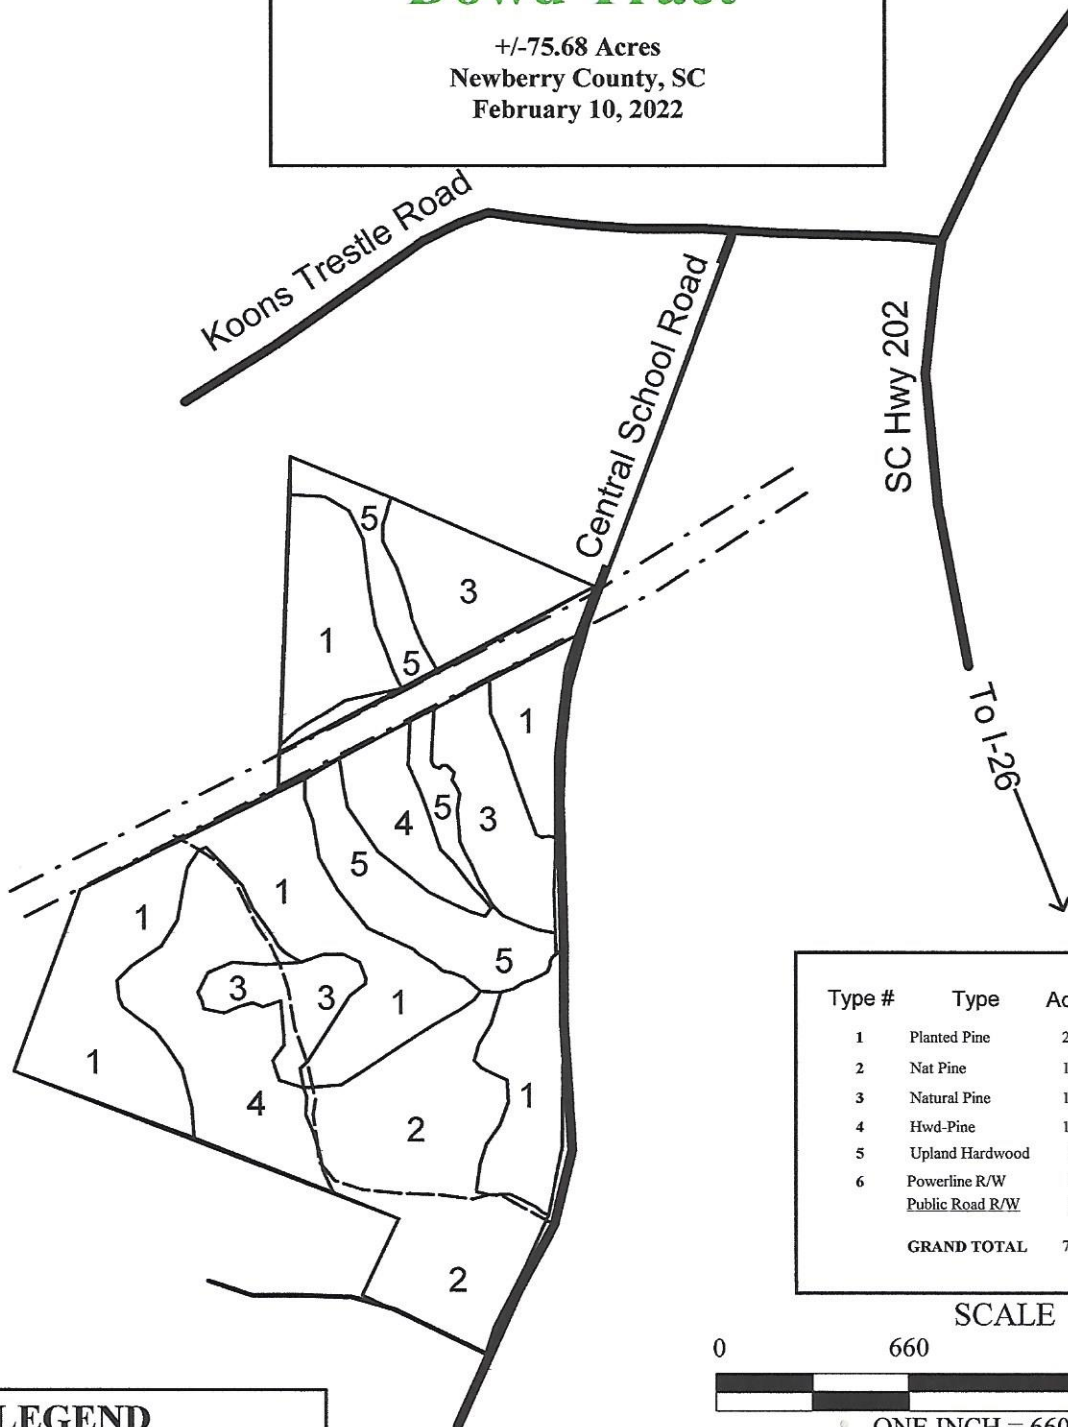

# Forest Type Map

### Dowd Tract

+/-75.68 Acres  
Newberry County, SC  
February 10, 2022

Type #	Type	Acres	Age/Estab
1	Planted Pine	26.5	1994
2	Nat Pine	12.2	40+
3	Natural Pine	11.6	25+
4	Hwd-Pine	11.1	40+
5	Upland Hardwood	8.9	----
6	Powerline R/W	3.1	----
	Public Road R/W	2.28	
<b>GRAND TOTAL</b>		75.68	

SCALE

#### LEGEND

- Paved Road
- Property/Type Line
- County Road
- Forest Road
- P/L R/W

File Name: WilcoxDowdTract Nov2009

**Drawn By:**  
**JOHN C. WILSON**  
WILSON FORESTRY & APPRAISAL, INC  
5732 Maybinton Road  
Whitmire, SC 29178