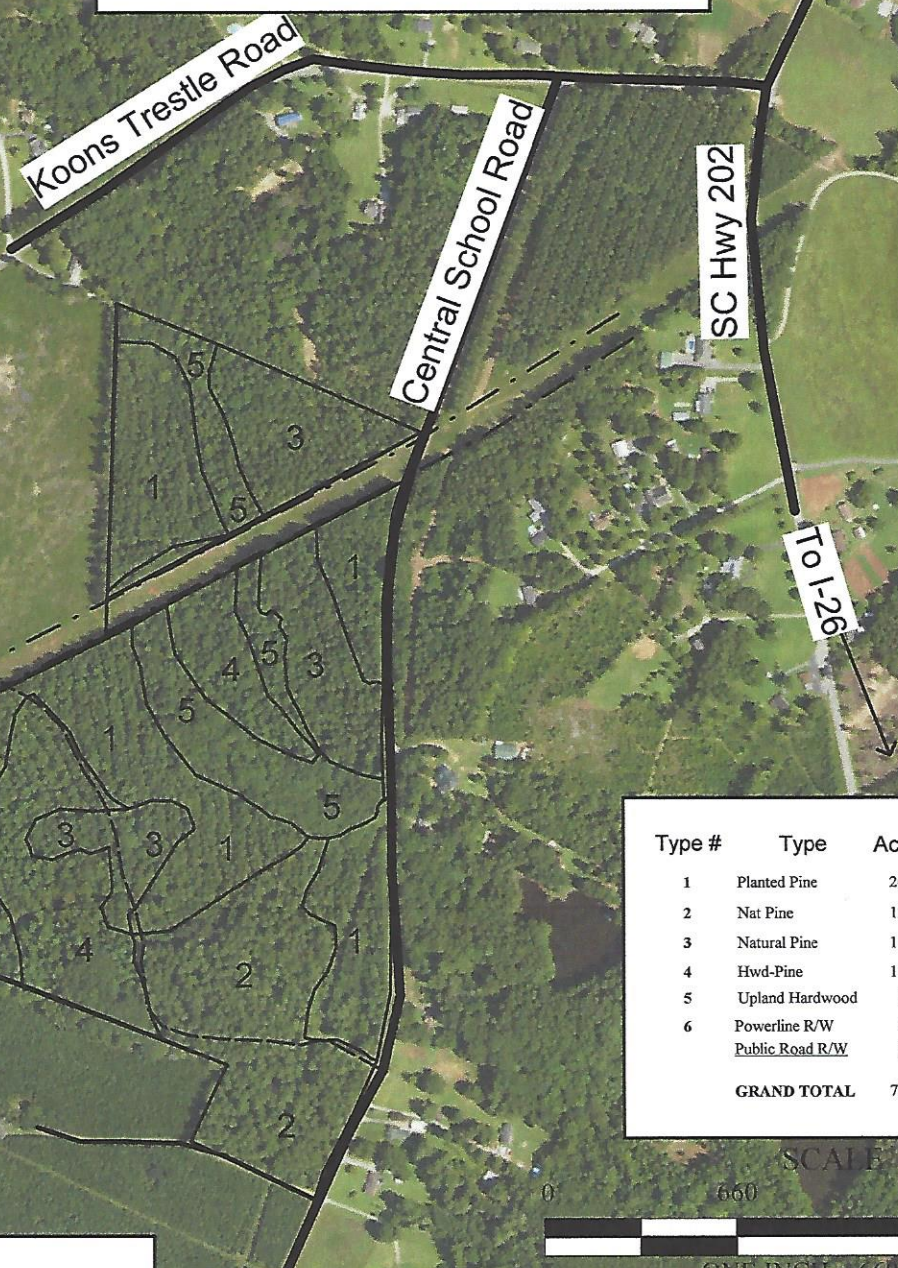

# Forest Type Map

## Sarah Wilcox Trust

### Dowd Tract

+/-75.68 Acres  
Newberry County, SC  
February 10, 2022

Type #	Type	Acres	Age/Estab
1	Planted Pine	26.5	1994
2	Nat Pine	12.2	40+
3	Natural Pine	11.6	25+
4	Hwd-Pine	11.1	40+
5	Upland Hardwood	8.9	---
6	Powerline R/W	3.1	---
	Public Road R/W	2.28	
<b>GRAND TOTAL</b>		<b>75.68</b>	

**LEGEND**

- Paved Road
- Property/Type Line
- County Road
- Forest Road
- P/L R/W

File Name: WilcoxDowdTract Nov2009

**Drawn By:**  
**JOHN C. WILSON**  
WILSON FORESTRY & APPRAISAL, INC  
5732 Maybinton Road  
Whitmire, SC 29178