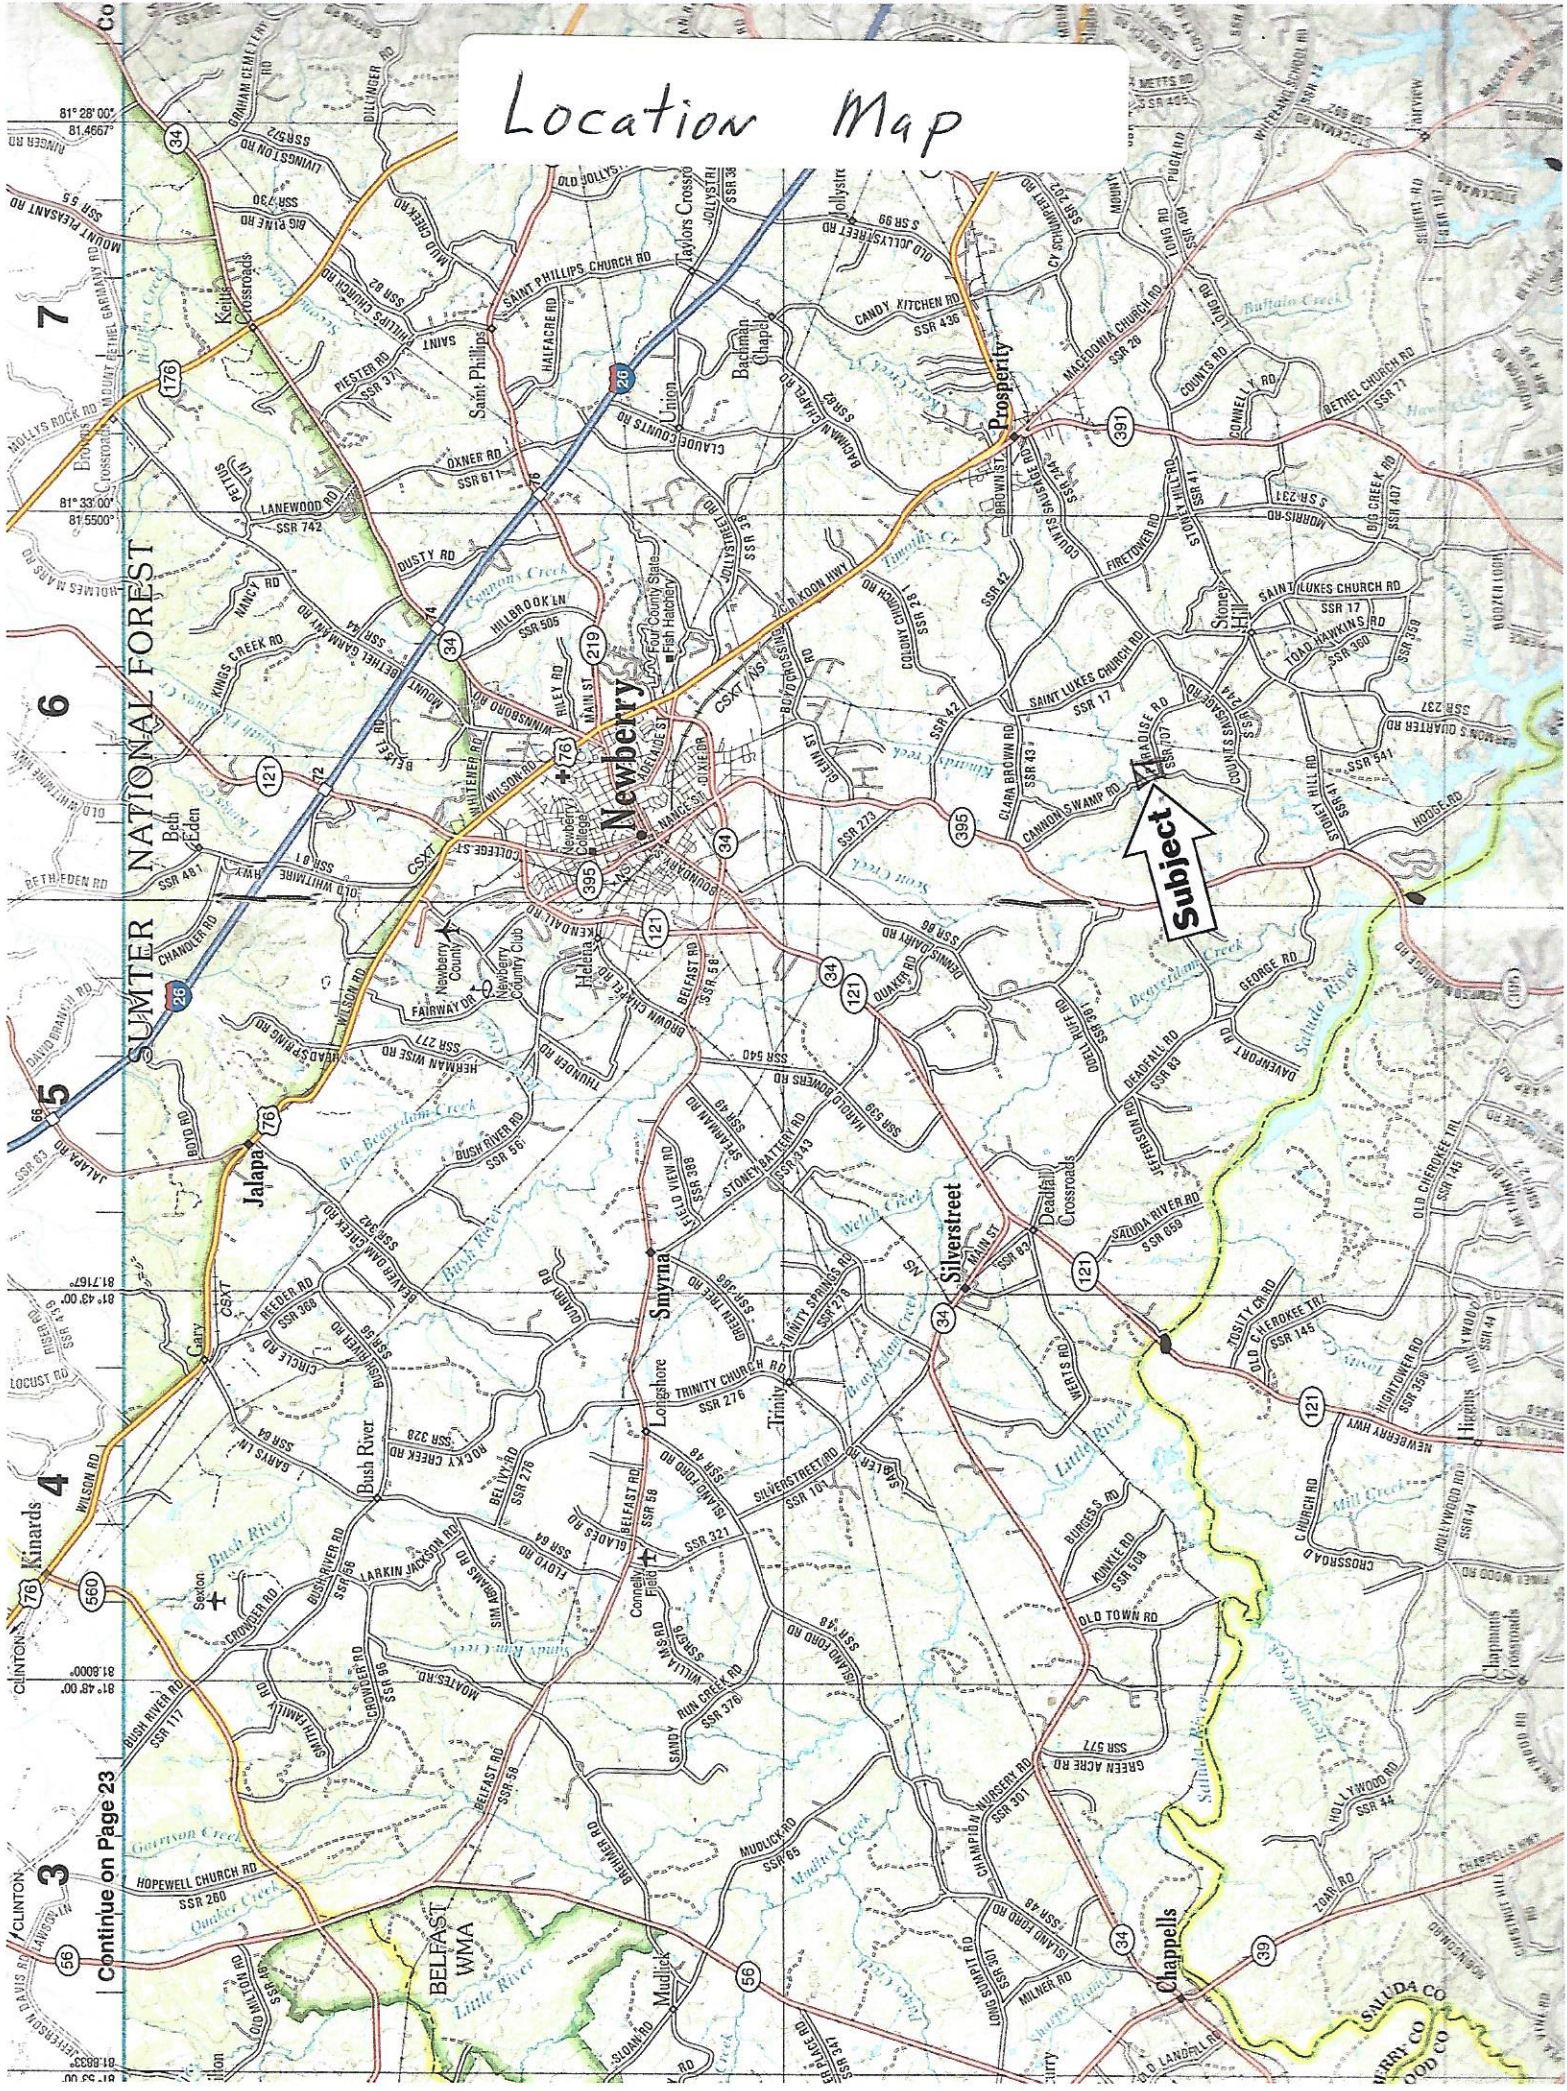

Location Map

Subject

Continue on Page 23

SUMTER NATIONAL FOREST

Newberry

Silerstreet

Chappells

Prosperity

7

6

4

3

Kimards

Section

CLINTON

SALUDA CO
MARY CO