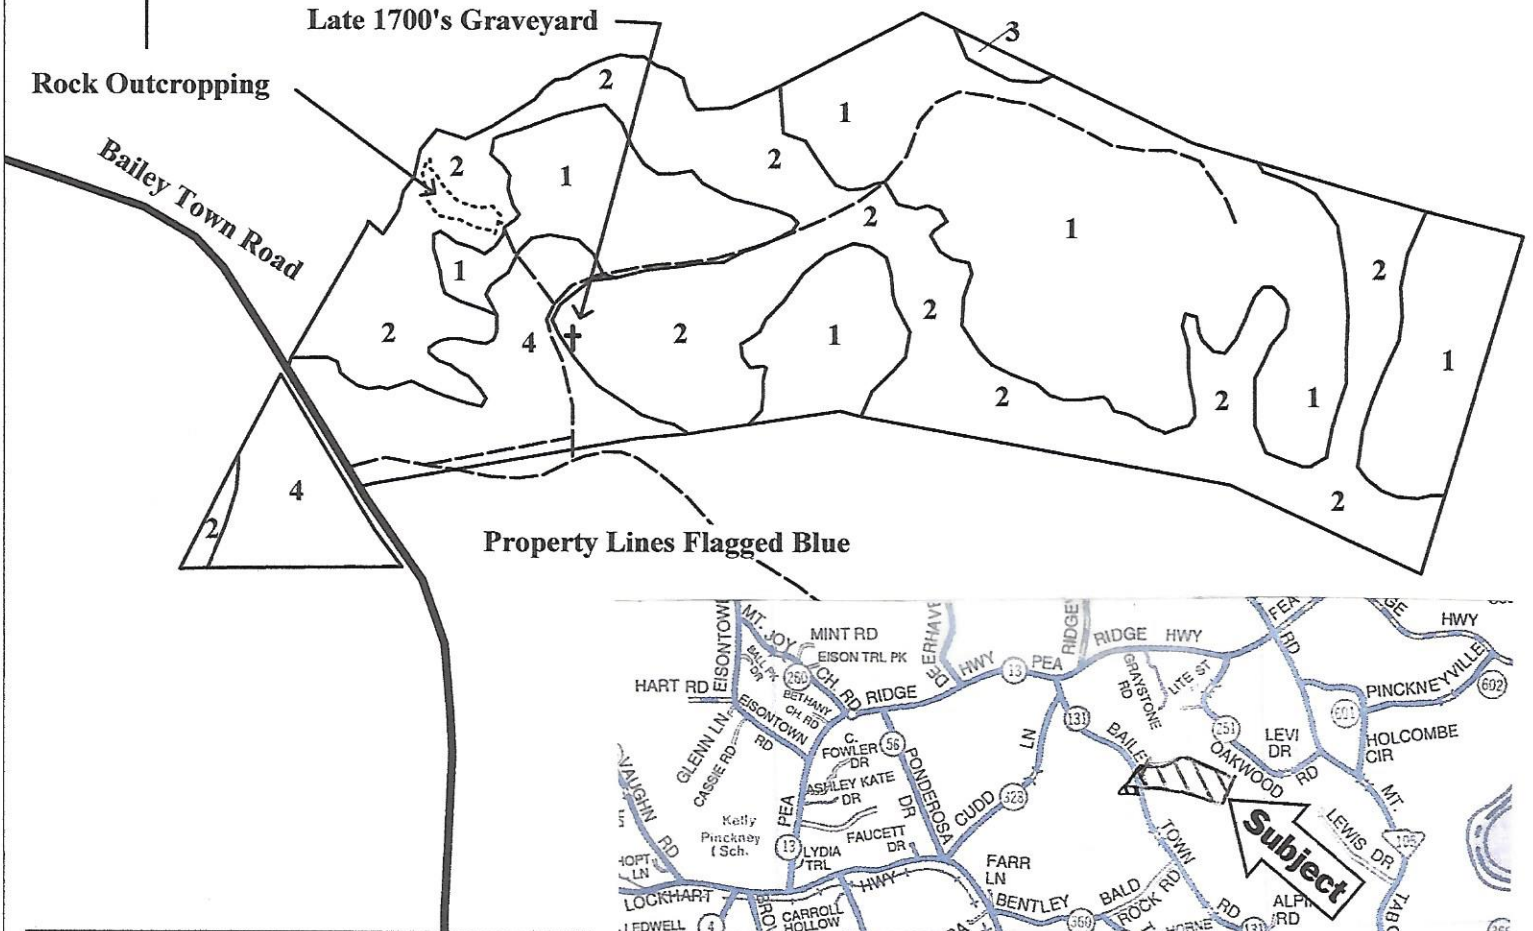

FOREST TYPE MAP for Anderson Tract

Union County, South Carolina
June 15, 2020

N

GRID

Late 1700's Graveyard

Rock Outcropping

Bailey Town Road

Property Lines Flagged Blue

Anderson Tract			
Type #	Type	Acres	Age/Estab
1	Planted Pine	55.3	2000
2	Hardwood	41.9	35+
3	Open	0.50	-
4	Planted Pine Old Field	15.32	1998
	Paved Road R/W	1.01	---
	TOTAL	114.03	

SCALE

ONE INCH = 660 FEET

LEGEND

- Property/Type Line
- Paved Road
- Forest Road

File Name: Anderson-HousholderFeb2011

Drawn By:
JOHN C. WILSON
WILSON FORESTRY & APPRAISAL, INC
5732 Maybinton Road
Whitmire, South Carolina 29178