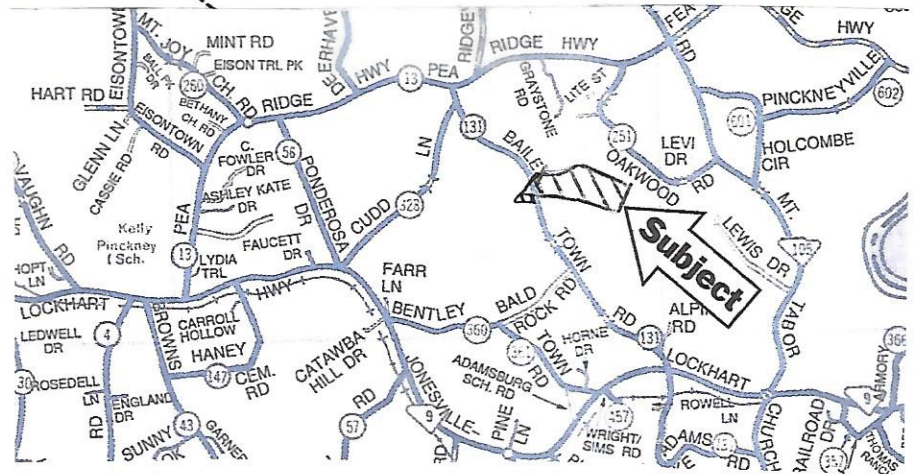

FOREST TYPE MAP for Anderson Tract

Union County, South Carolina
June 15, 2020

N

GRID

Late 1700's Graveyard

Rock Outcropping

Bailey Town Road

Property Lines Flagged Blue

Anderson Tract			
Type #	Type	Acres	Age/Estab
1	Planted Pine	55.3	2000
2	Hardwood	41.9	35+
3	Open	0.50	-
4	Planted Pine Old Field	15.32	1998
	Paved Road R/W	1.01	---
	TOTAL	114.03	

SCALE

ONE INCH = 660 FEET

LEGEND

- Property/Type Line
- Paved Road
- Forest Road

File Name: Anderson-HousholderFeb2011

Drawn By:
JOHN C. WILSON
WILSON FORESTRY & APPRAISAL, INC
5732 Maybinton Road
Whitmire, South Carolina 29178